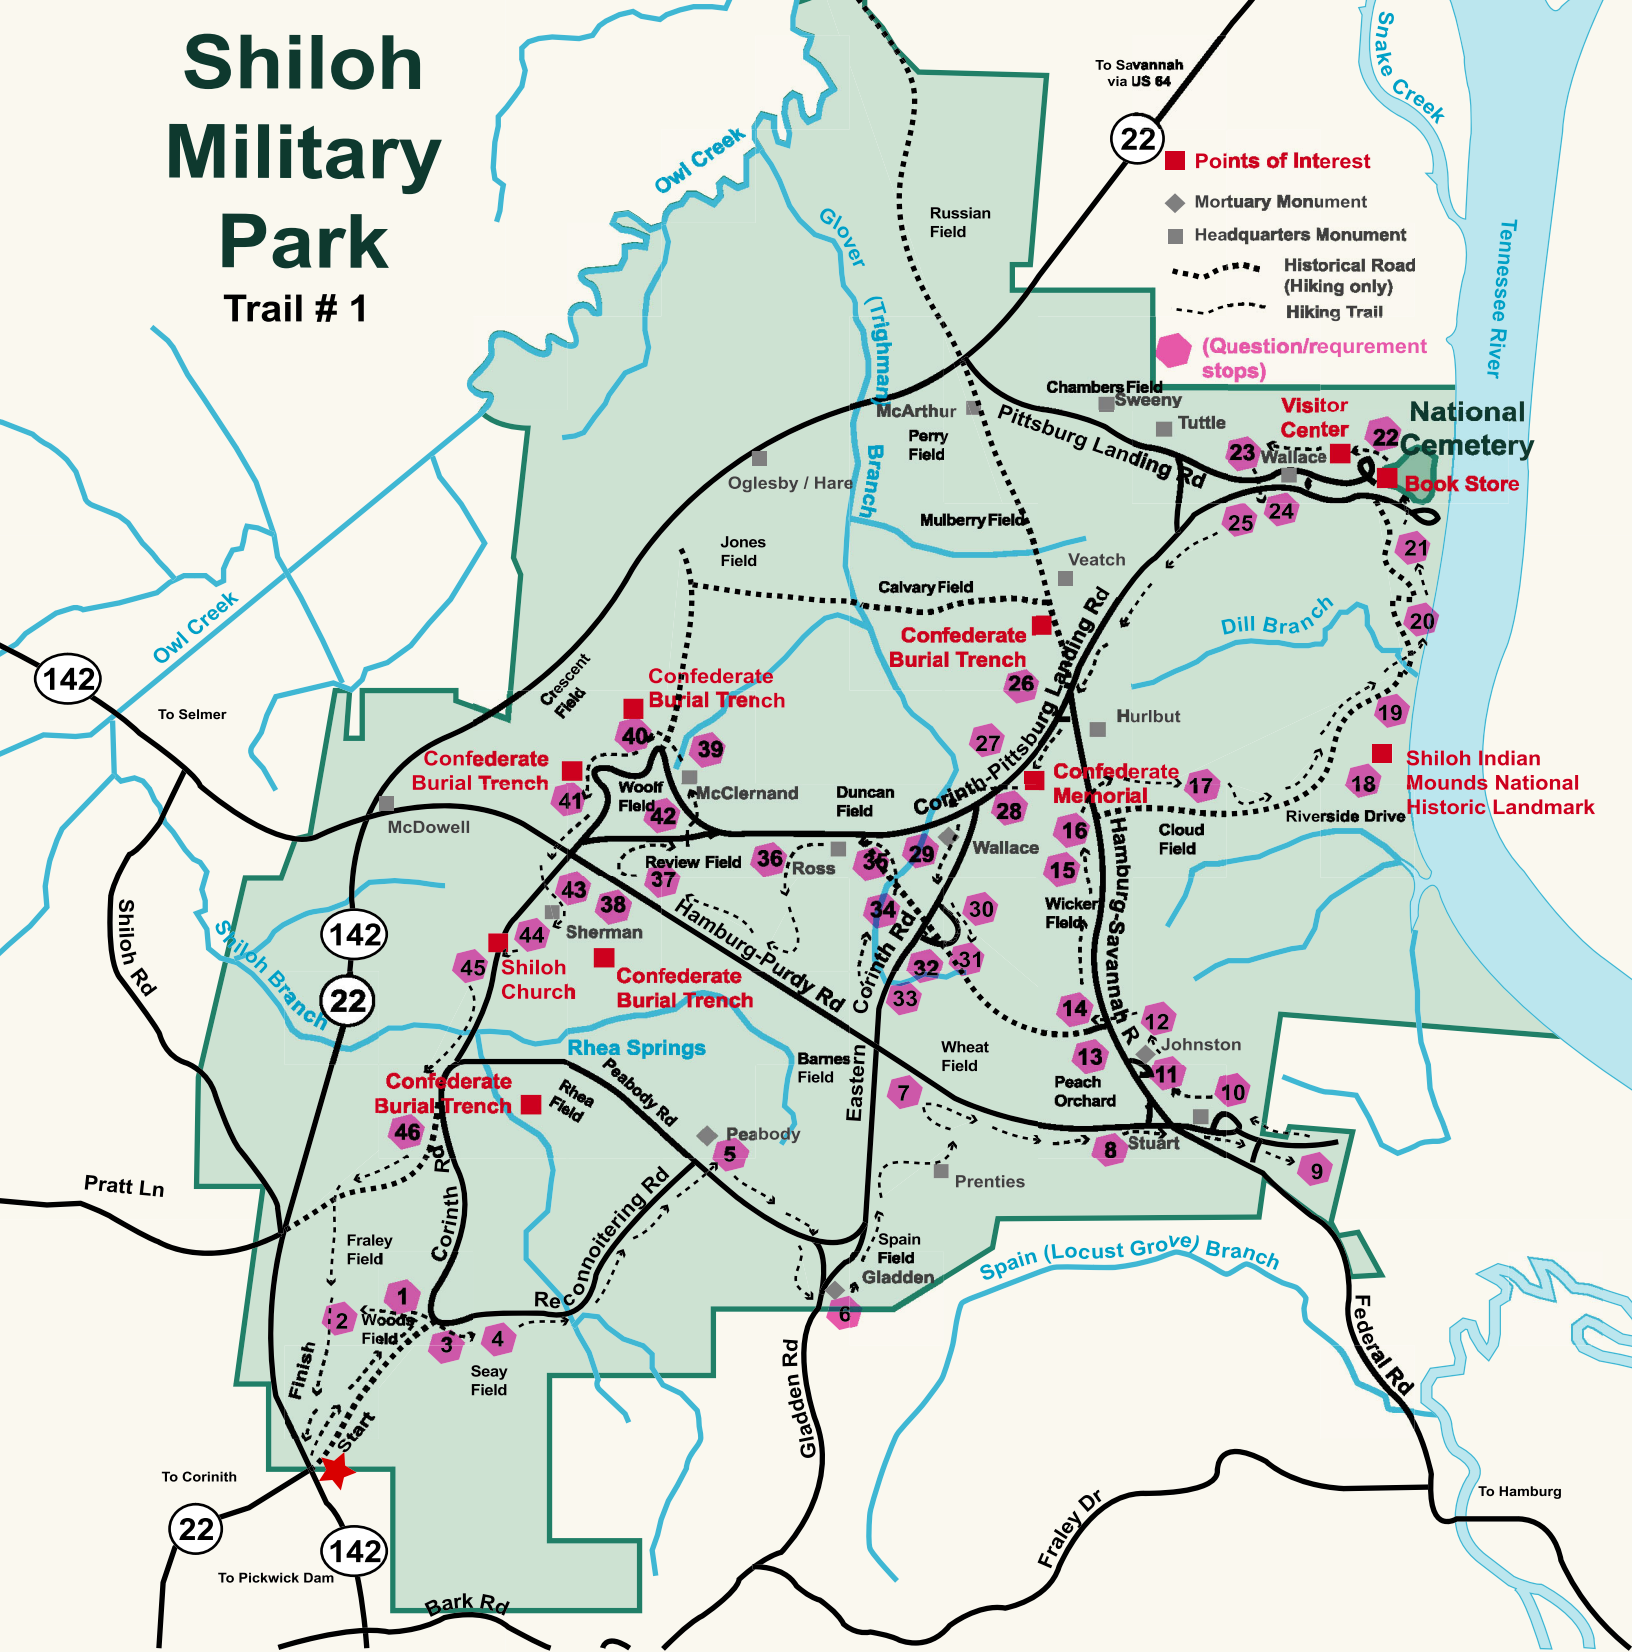

# Shiloh Military Park

## Trail # 1

★ Start and finish at Ed Shaws Store and Peach Orchard Restaurant at intersection of Tn #22 and 142. Points of interest referred to in hiking instructions can be located on the POINTS OF INTEREST MAP.