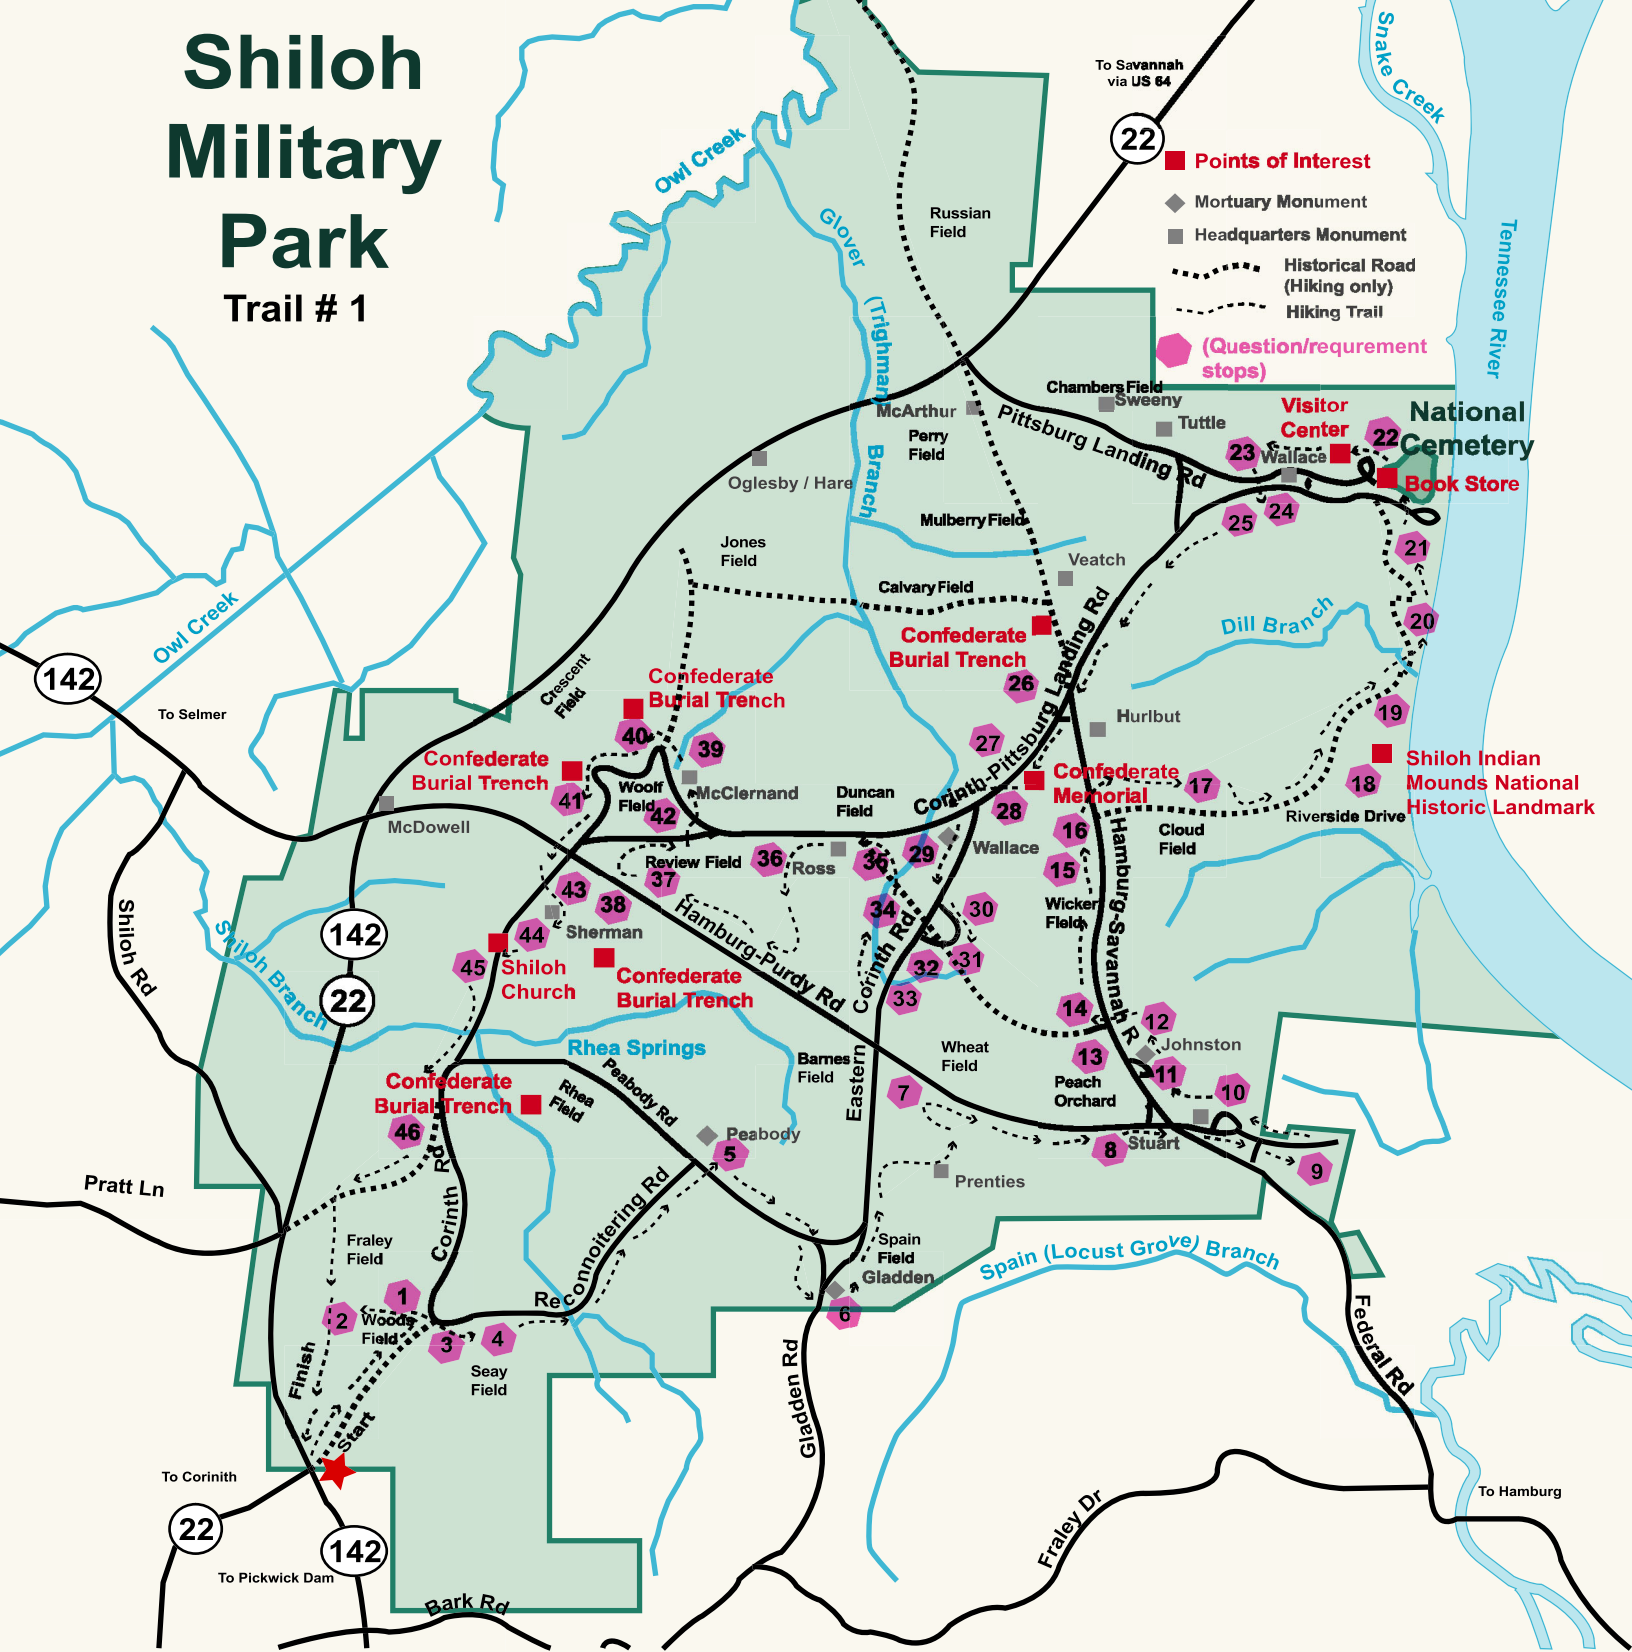

Shiloh Military Park

Trail # 1

★ Start and finish at Ed Shaws Store and Peach Orchard Restaurant at intersection of Tn #22 and 142. Points of interest referred to in hiking instructions can be located on the POINTS OF INTEREST MAP.