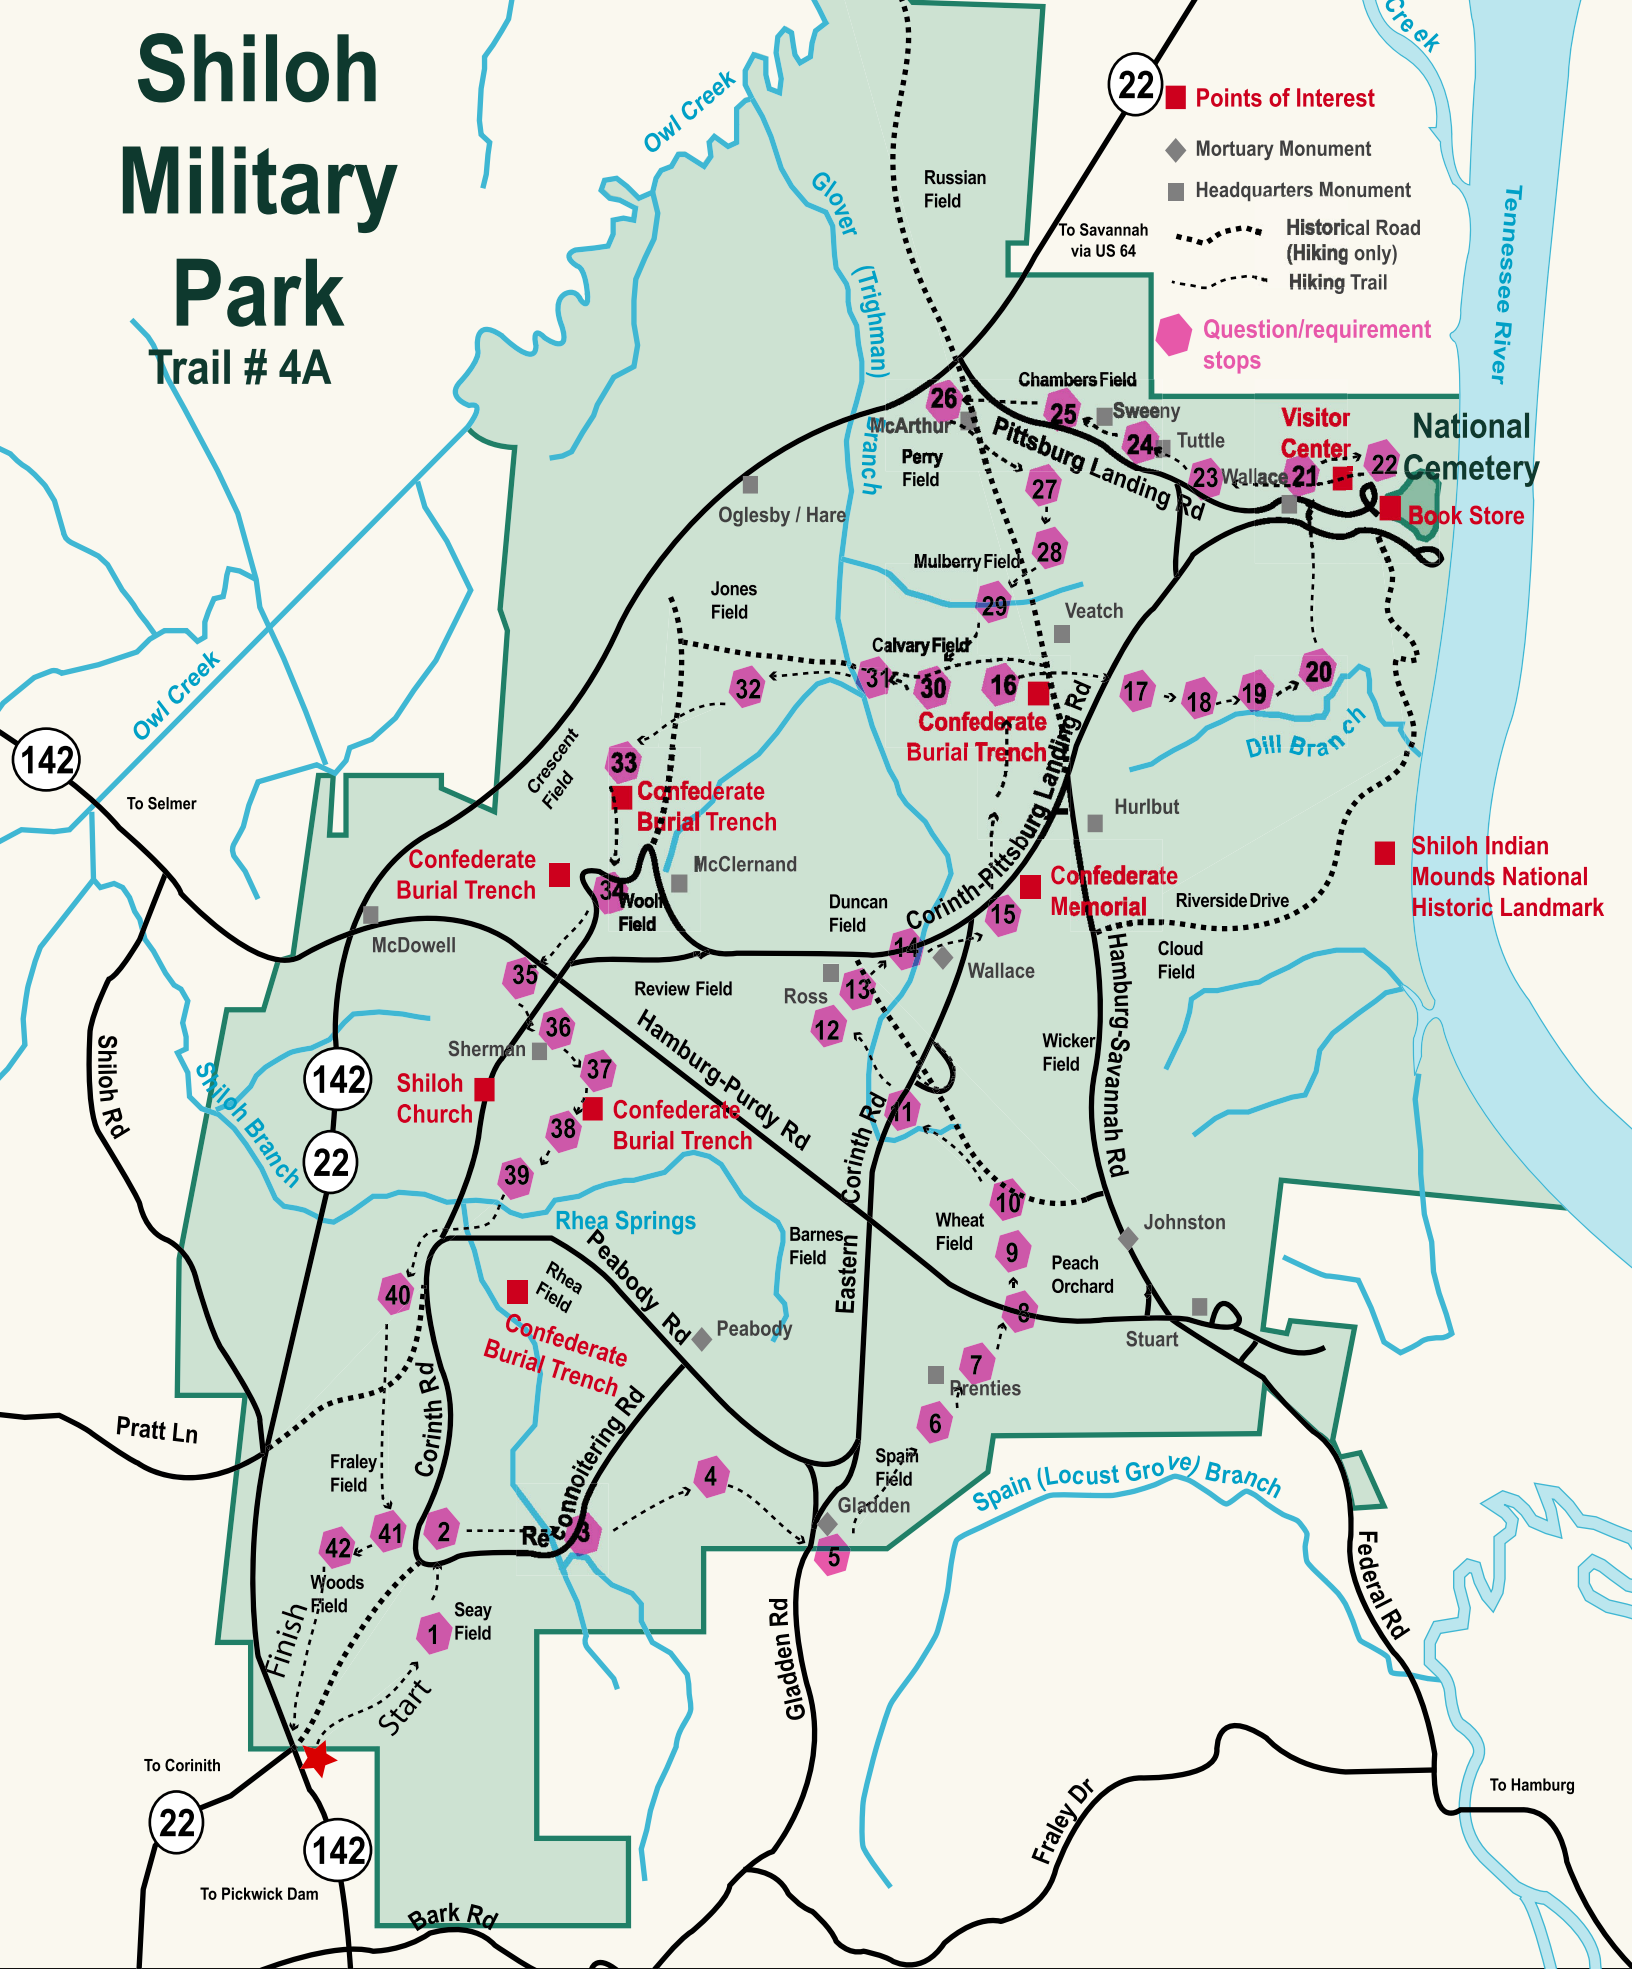

Shiloh Military Park

Trail # 4A

★ Start and finish at Ed Shaws Store and Restaurant at intersection of Tn #22 and 142.
 Points of interest referred to in hiking instructions can be located on the POINTS OF INTEREST MAP.