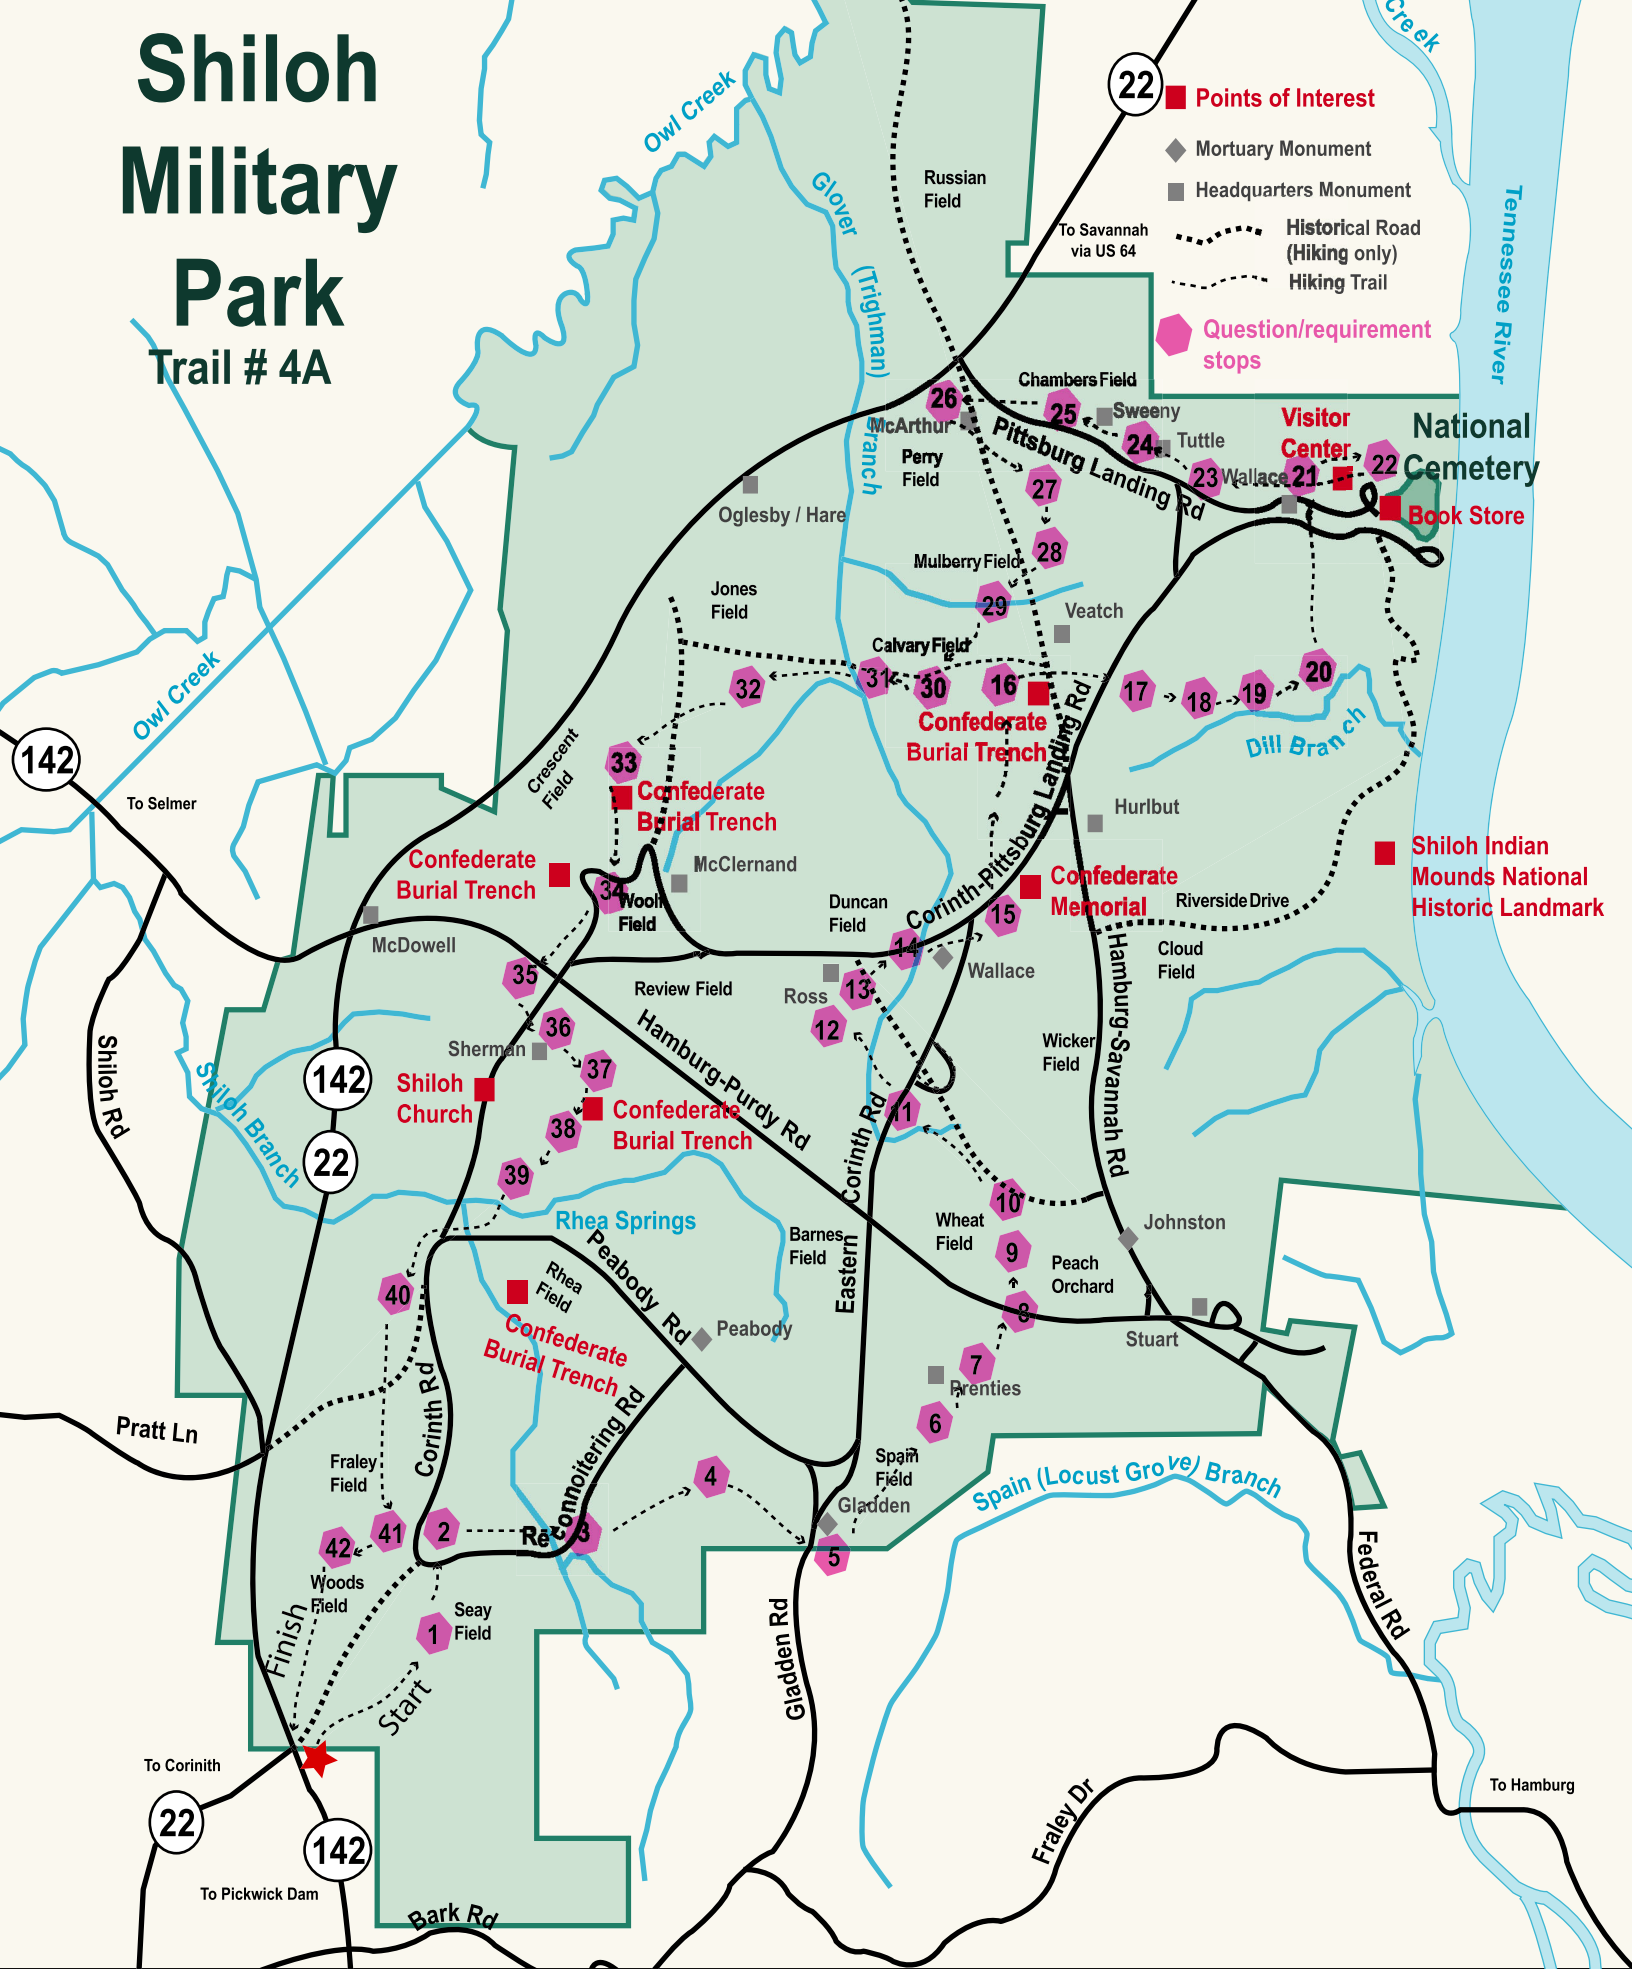

# Shiloh Military Park

## Trail # 4A

★ Start and finish at Ed Shaws Store and Restaurant at intersection of Tn #22 and 142.  
 Points of interest referred to in hiking instructions can be located on the POINTS OF INTEREST MAP.